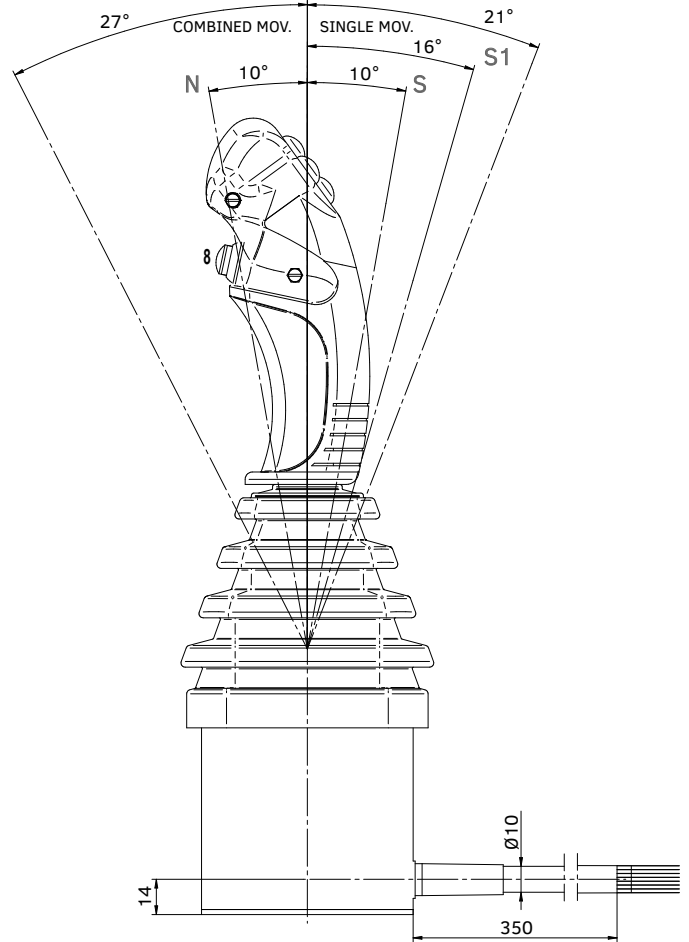

EPVJ

EPVJ INSTALLATION DRAWING

EPVJ FOOTPRINT