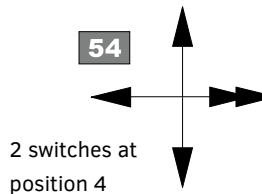

SWITCH POSITION OPTIONS