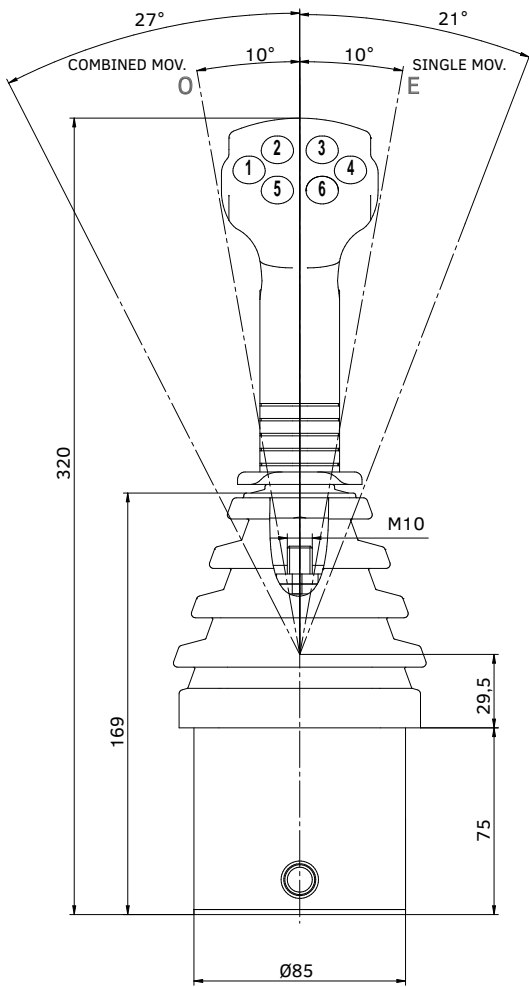

EPVJ

EPVJ INSTALLATION DRAWING

EPVJ FOOTPRINT