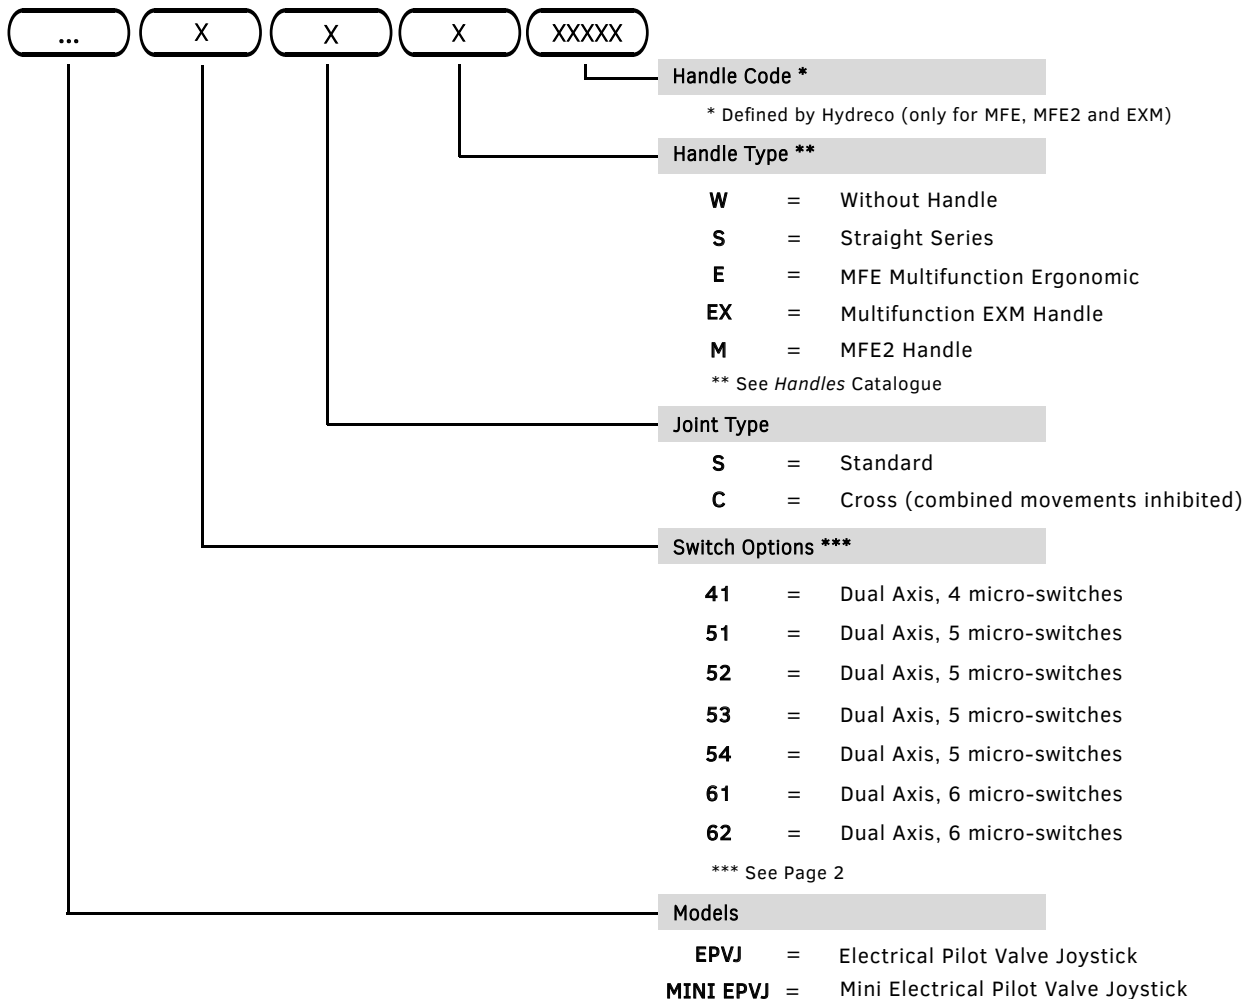

ELECTRICAL ON-OFF JOYSTICK

The Hydreco Hydraulics EPVJ series joystick provides a remote electrical "ON-OFF" signal to control solenoid operated devices.

EPVJ has been developed as compact, lightweight and with the maximum number of possible switches to be controlled by one hand in order to replace multi-switch panels on mobile machinery.

In addition, Mini-EPVJ version is available to fit smaller space for armrest and console mounting, preserving strong mechanical structure and high reliability.

APPLICATIONS

Typical applications include agricultural tractors, mobile grass cutters, fruit picking machines, viticulture machines, material handling machines, road maintenance machines and marine applications

EPVJ SERIES - MODEL CODING

Hydreco Hydraulics reserves the right to update the information and data contained in this catalogue at any time without notice

Example: ELECTRICAL PILOT VALVE JOYSTICK, DUAL AXIS 4 MICRO-SWITCHES, STANDARD JOINT, MFE HANDLE N. 12493: **EPVJ-41-S-E-12493**