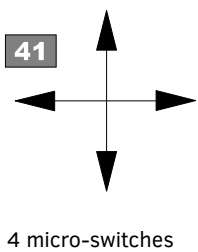

SWITCH POSITION OPTIONS