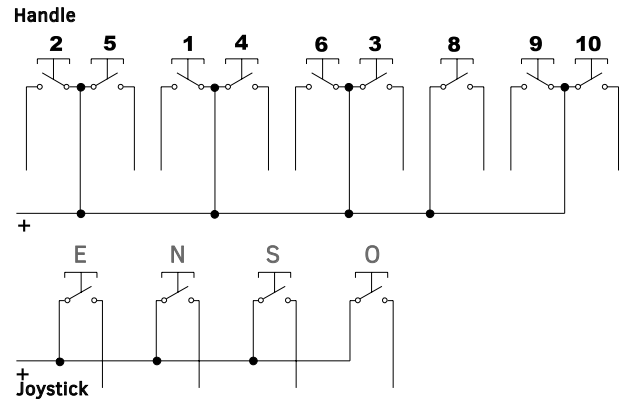

Circuit Example - Mini EPVJ Version