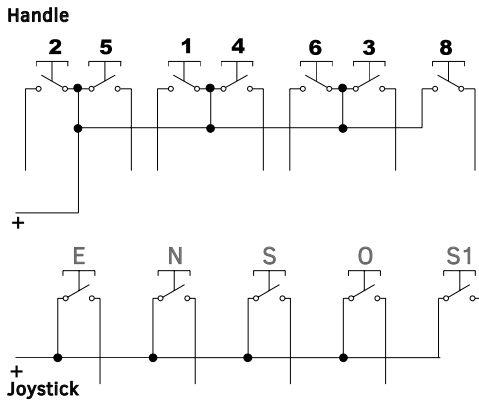

ELECTRICAL CIRCUIT DIAGRAM

The circuit diagrams below show general examples of the possible combination of buttons. Please contact Hydreco Hydraulics for more information. The electrical circuit diagrams shown correspond to the joysticks on page 3 and 4.

Circuit Example - EPVJ Version