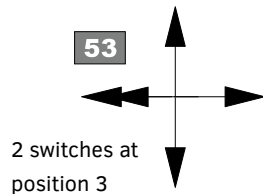

SWITCH POSITION OPTIONS