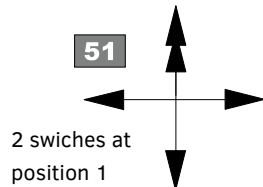

SWITCH POSITION OPTIONS