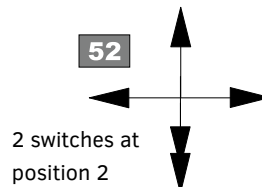

SWITCH POSITION OPTIONS