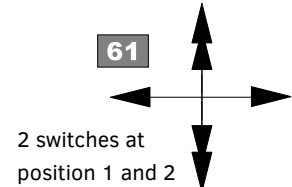

SWITCH POSITION OPTIONS