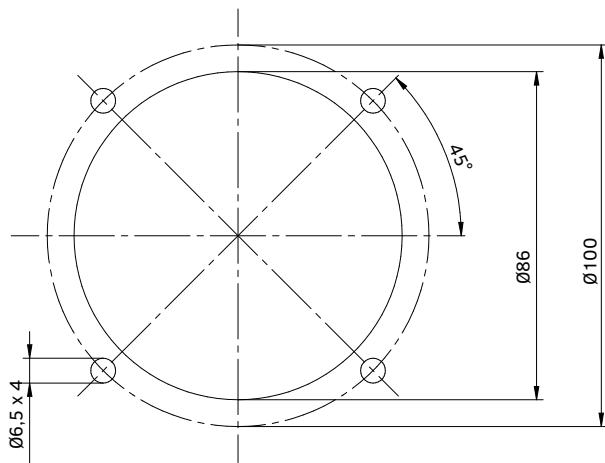

EPVJ INSTALLATION DRAWING