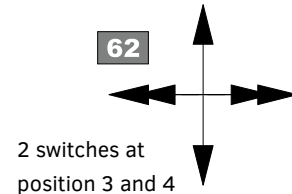

SWITCH POSITION OPTIONS